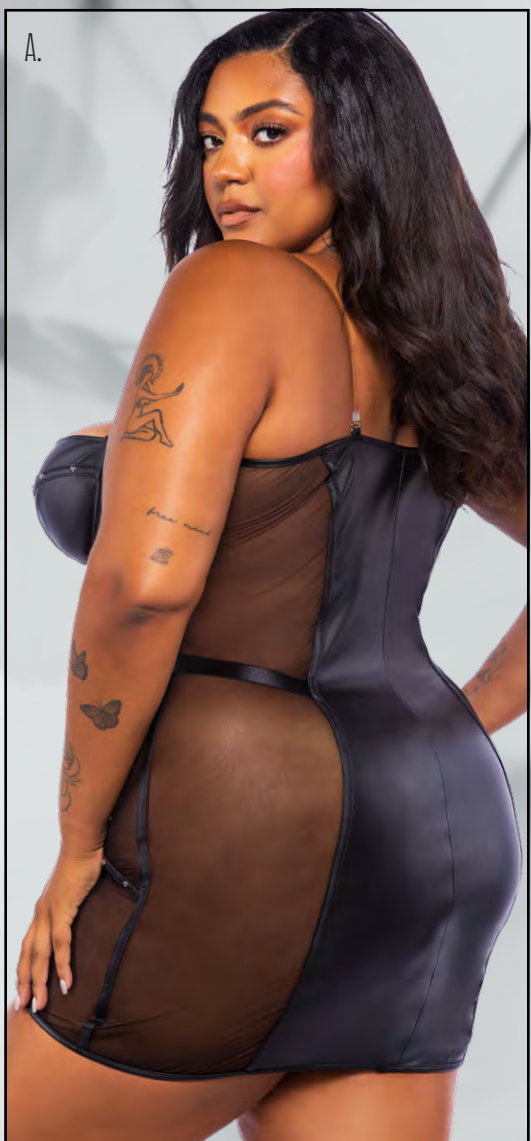

A) LI703Q - LUST & LEATHER DRESS

Vegan leather and mesh, Balconette cup with underwire, Metal stud & zipper detail, Waist cincher straps, Removable Clear Straps

COLOR: BLACK/SILVER

SIZE: 1X, 2X

B) LI698Q - LUST & LEATHER CORSET 2-PIECE SET

CORSET:

Vegan leather and mesh, Balconette cup with underwire, Metal stud & zipper detail, Steel boning, Lace-up back, Removable Clear Straps

THONG:

Vegan leather and mesh, Metal stud & zipper detail, Single string thong back

COLOR: BLACK/SILVER

SIZE: 1X, 2X