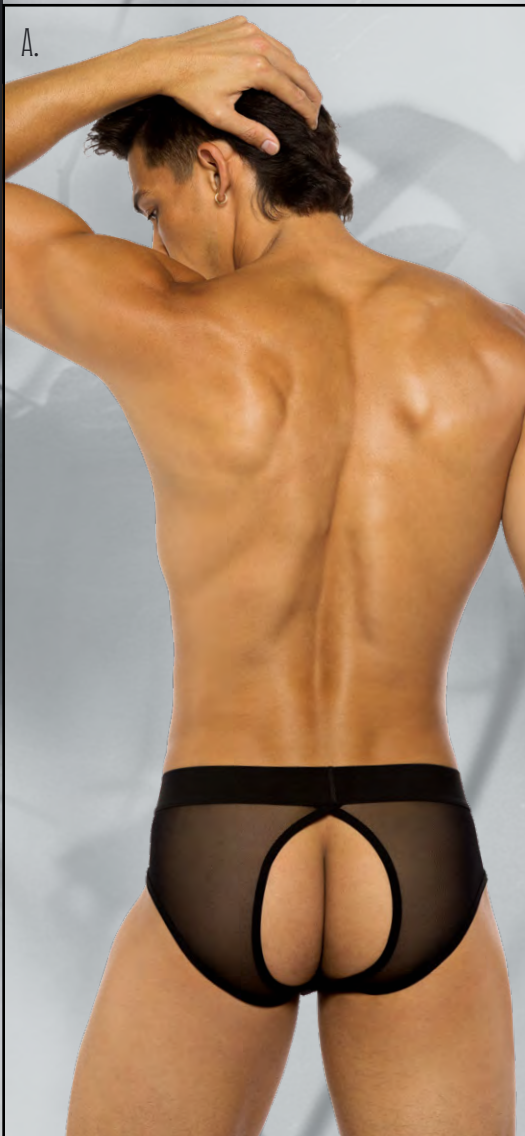

THONG:

Embroidered candy trim with satin, Cotton gusset, Single string thong back

COLOR: RED

SIZE: 1X, 2X

**A) LI775 - SHEER
PEEK-A-BOO BRIEFS**

COLOR: BLACK
SIZE: S, M, L, XL

**B) LI776 - FISHNET
THONG**

COLOR: BLACK
SIZE: S, M, L, XL