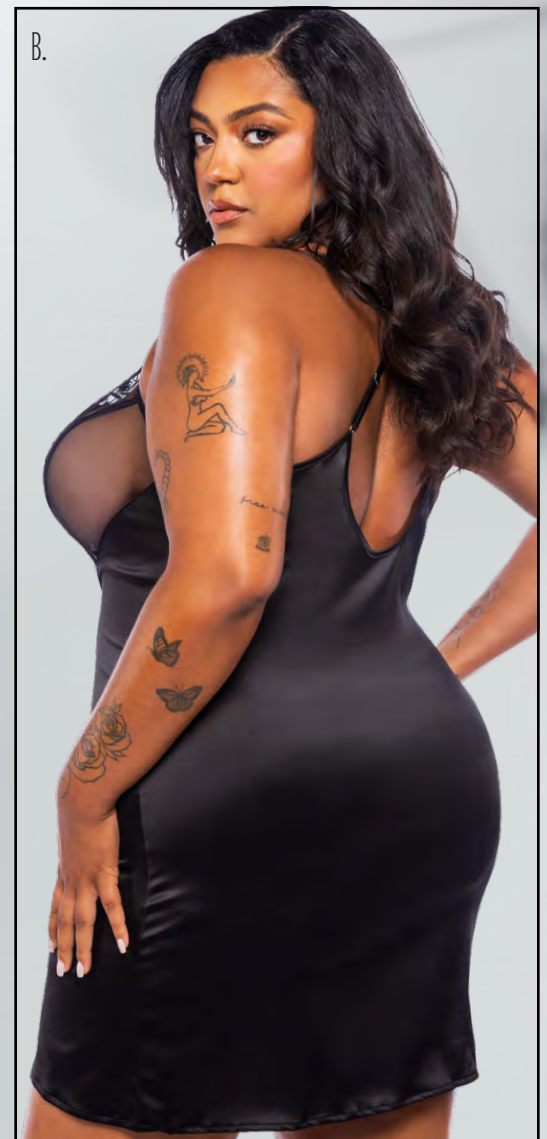

COLOR: BLACK/PURPLE

SIZE: IX, 2X

B) LI721Q - DARK ROMANCE CHEMISE

Embroidered lily lace and satin, Plunge neckline, 3 Ring Metal Hardware

COLOR: BLACK/PURPLE

SIZE: IX, 2X

**A) LI725Q - GILDED
BEAUTY TEDDY**