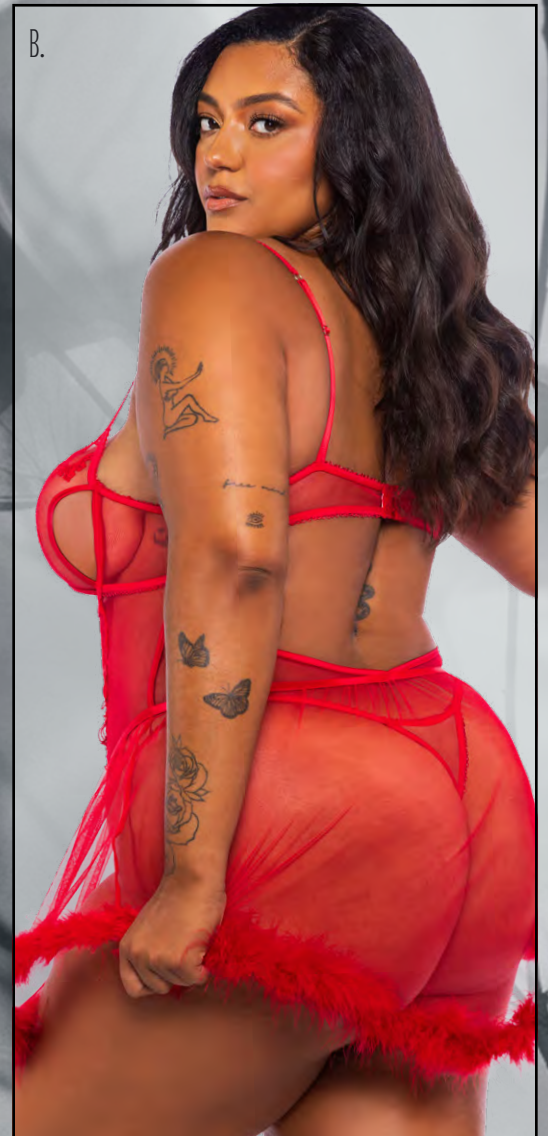

A) L1742Q - XOXO TEDDY

Embroidered heart appliques and satin, Cage cup with underwire, Satin ribbon bow detail, Crotchless, Steel boning, Single string thong back, Hook & eye closure

COLOR: RED

SIZE: IX, 2X

B) L1719Q - BAROQUE HEART BABYDOLL 2-PIECE SET

BABYDOLL:

Embroidered lace and stretch satin, Novelty scalloped elastic, Balconette cup with underwire, Peek-a-boo cup detail, Satin ribbon bow detail, Hook & eye closure, Marabou skirt hem

THONG:

Mesh and stretch satin, Novelty scalloped elastic, Cotton gusset, Single string thong back

COLOR: RED

SIZE: IX, 2X