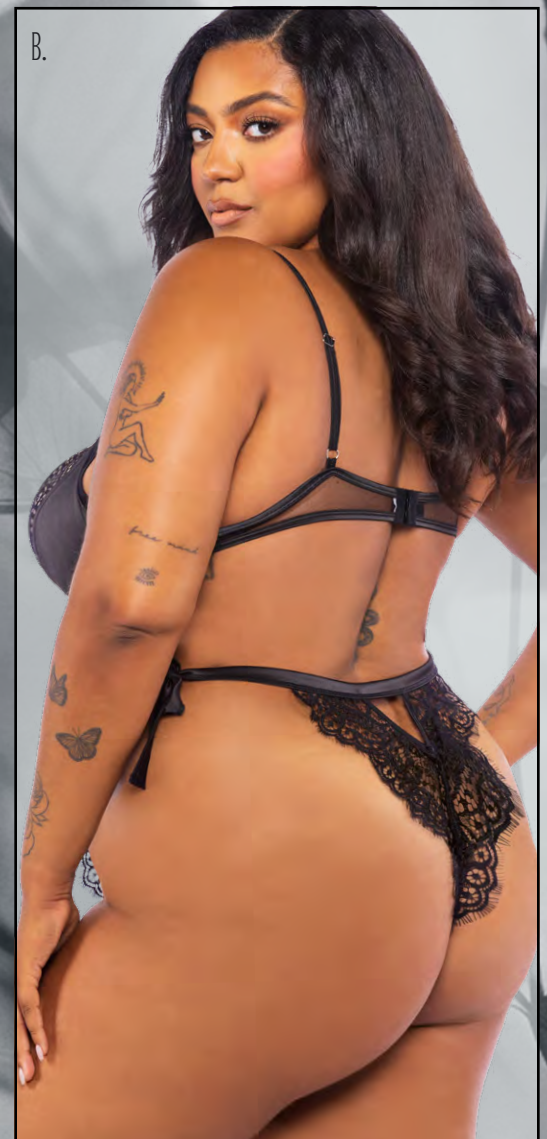

**A) LI712Q - BELLE NOIR
2-PIECE BUSTIER SET**

BUSTIER:

Chantilly lace and satin, Mesh back, Plunge v-wire, Balconette cup with underwire, Exposed steel boning detail, Hook & eye closure

THONG:

Chantilly lace & mesh, Exposed steel boning detail, Cotton gusset, Thong back

COLOR: BLACK

SIZE: IX, 2X

**B) LI752Q - DREAMER'S
LUST TEDDY**

Scalloped eyelash lace and satin, Balconette cup with underwire, Criss-cross satin ribbon detail, Adjustable waist ties, Crotchless, Single string thong back

COLOR: BLACK

SIZE: IX, 2X