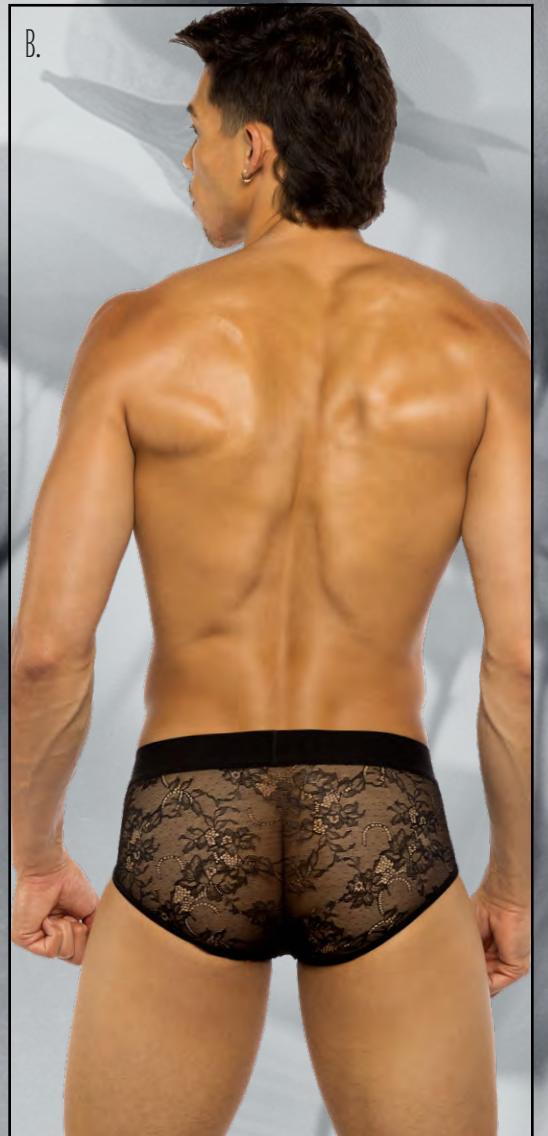

B) LI780 - MEN'S LACE BRIEF

COLOR: BLACK

SIZE: S, M, L, XL