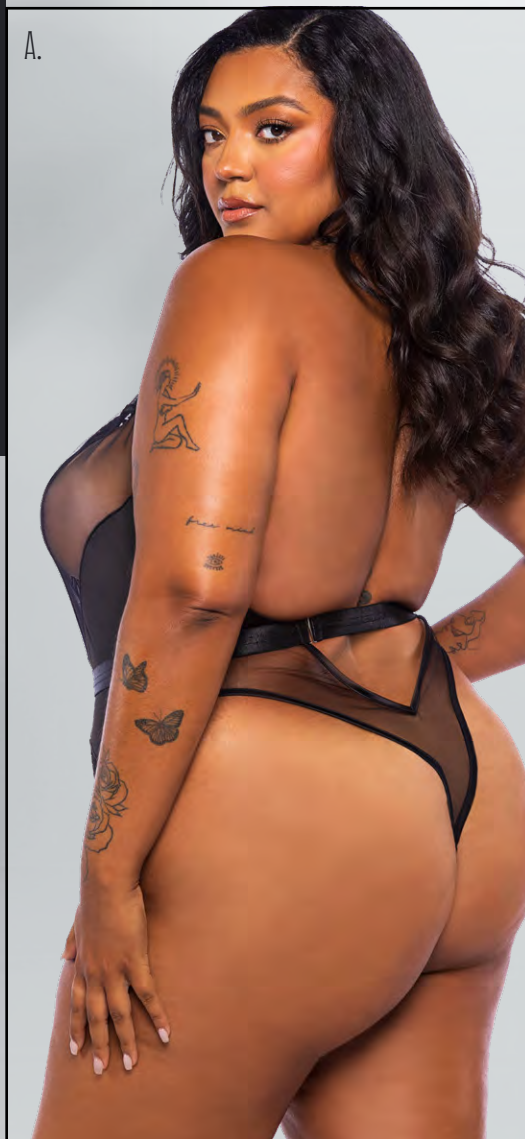

COLOR: BLACK/PURPLE

SIZE: IX, 2X

B) LI721Q - DARK ROMANCE CHEMISE

Embroidered lily lace and satin, Plunge neckline, 3 Ring Metal Hardware

COLOR: BLACK/PURPLE

SIZE: IX, 2X

**A) LI725Q - GILDED
BEAUTY TEDDY**