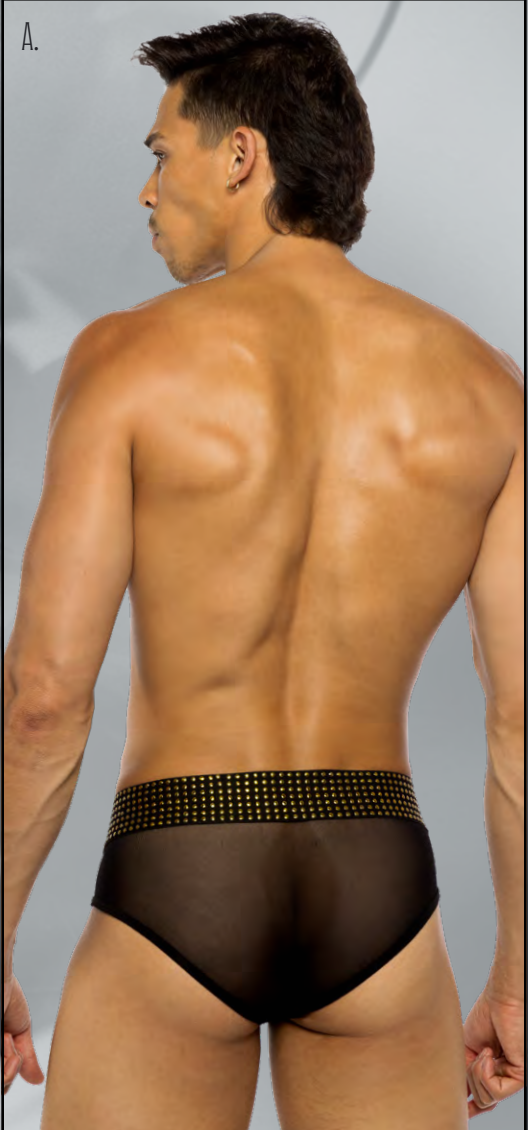

**A) LI777 - SACRED
HEART BRIEFS WITH
STUDED ELASTIC**

COLOR: BLACK/GOLD/RED

SIZE: S, M, L, XL

**B) LI778 - SACRED
HEART JOCKSTRAP
WITH STUDED ELASTIC**

COLOR: BLACK/GOLD/RED

SIZE: S, M, L, XL

A) LI779 - X STRAP JOCK