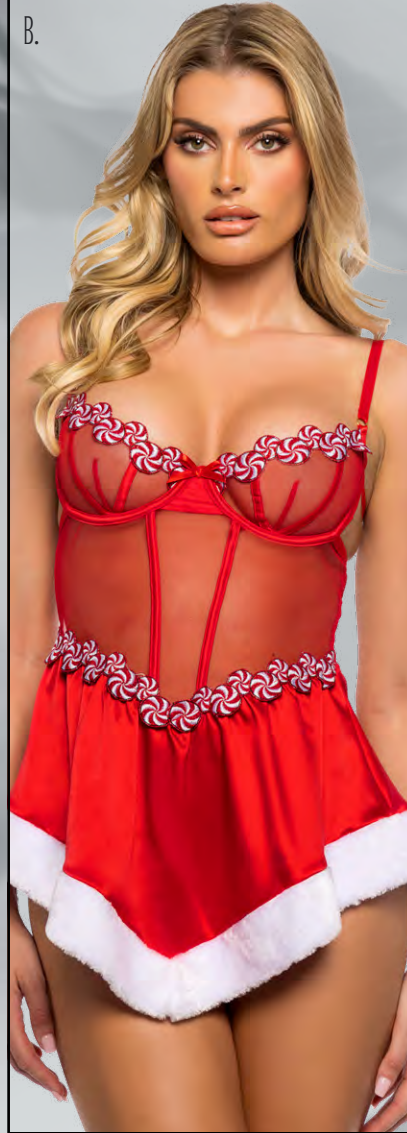

A) LI762 - PEPPERMINT KISS 3-PIECE GARTER SET

BRA:

Embroidered candy trim with satin, Balconette cup with underwire, Satin ribbon bow detail, Hook & eye closure

GARTER BELT:

Embroidered candy trim with satin, Satin ribbon bow detail, Adjustable garter straps, Hook & eye closure

THONG:

Embroidered candy trim with satin, Cotton gusset, Single string thong back

COLOR: RED

SIZE: XS, S, M, L, XL
Available in Plus Size

B) LI764 - PEPPERMINT KISS BABYDOLL

Embroidered candy trim with mesh and satin, Balconette cup with underwire, Satin ribbon bow detail, Faux fur skirt hem, Hook & eye closure

COLOR: RED/WHITE

SIZE: S, M, L, XL
Available in Plus Size

C) LI761 - PEPPERMINT KISS 2-PIECE BUSTIER SET

BUSTIER:

Embroidered candy trim with mesh and satin, Balconette cup with underwire, Satin ribbon bow detail, Steel boning, Hook & eye closure

THONG:

Embroidered candy trim with mesh and satin, Cotton gusset, Single string thong back

COLOR: RED

SIZE: XS, S, M, L, XL
Available in Plus Size