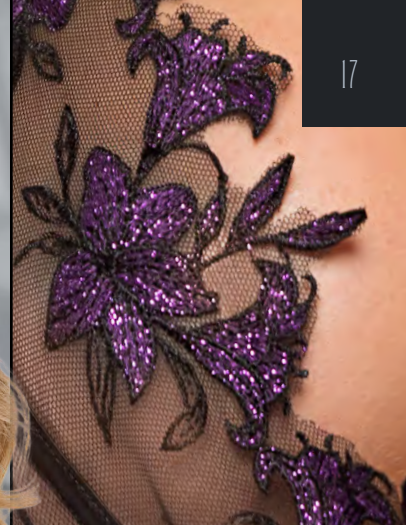

A.

B.

B.

A.

SHIMMER EMBROIDERED LILY

L1722 - DARK ROMANCE TEDDY

Embroidered lily lace and
satin, Plunge neckline, 3
Ring Metal Hardware, Hook
& eye closure, Cotton gusset,
Single string Thong Style
Back, Hook & eye closure