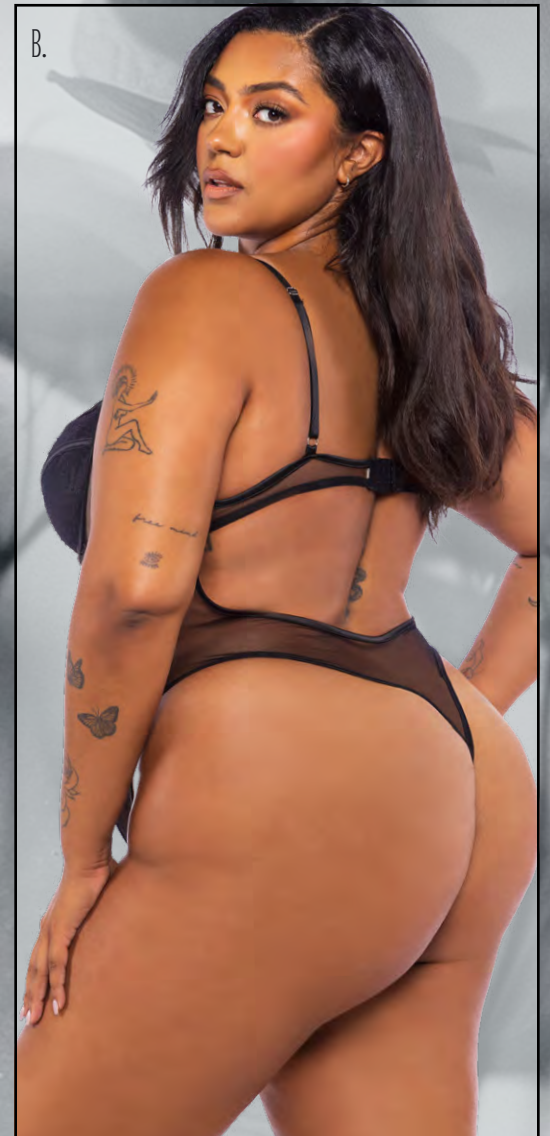

B) LI711Q - BELLE NOIR TEDDY

Chantilly lace and satin, Mesh back,
Plunge v-wire, Balconette cup with
underwire, Exposed steel boning detail,
Hook & eye closure, Thong Style Back

COLOR: BLACK

SIZE: IX, 2X