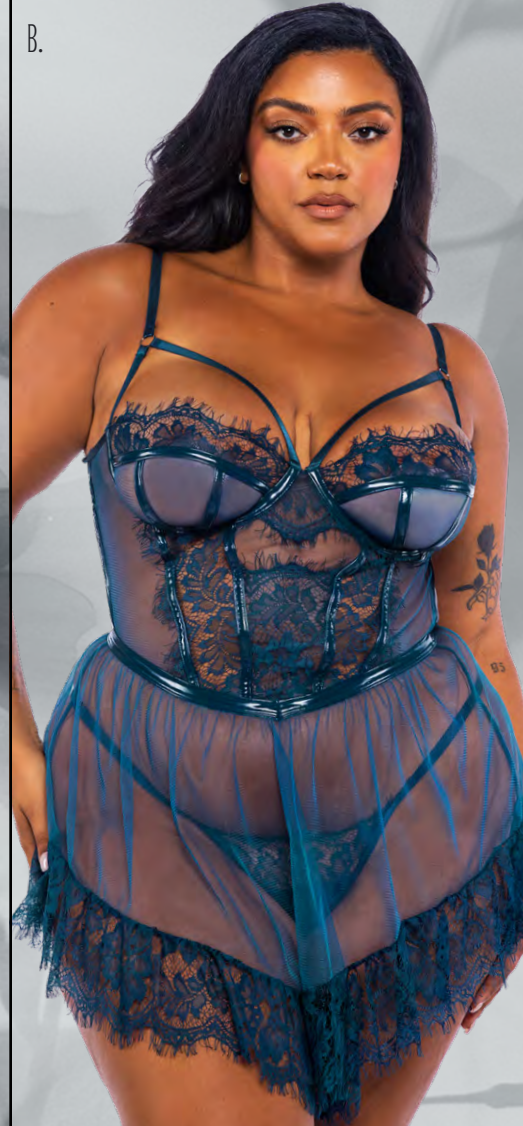

COLOR: TEAL

SIZE: IX, 2X

B) LI708Q - EDEN PLUNGE TEDDY

Scalloped eyelash lace and mesh, Faux patent leather, Plunge neckline, Hook & eye closure, Single string thong back

COLOR: TEAL

SIZE: IX, 2X

**A) LI709Q - EDEN OPEN-CUP
CROTCHLESS TEDDY**