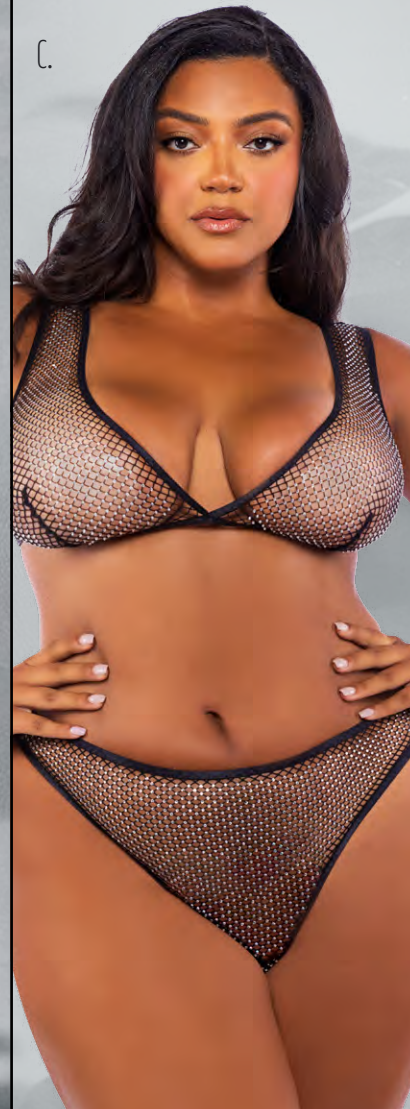

**B) LI755Q - THINK
PINK RHINESTONE
TEDDY**

Plunge neckline,
Rhinestone fishnet, Fold
over elastic trim

COLORS: BLACK/SILVER, PINK/
SILVER

SIZE: 1X/2X

C.