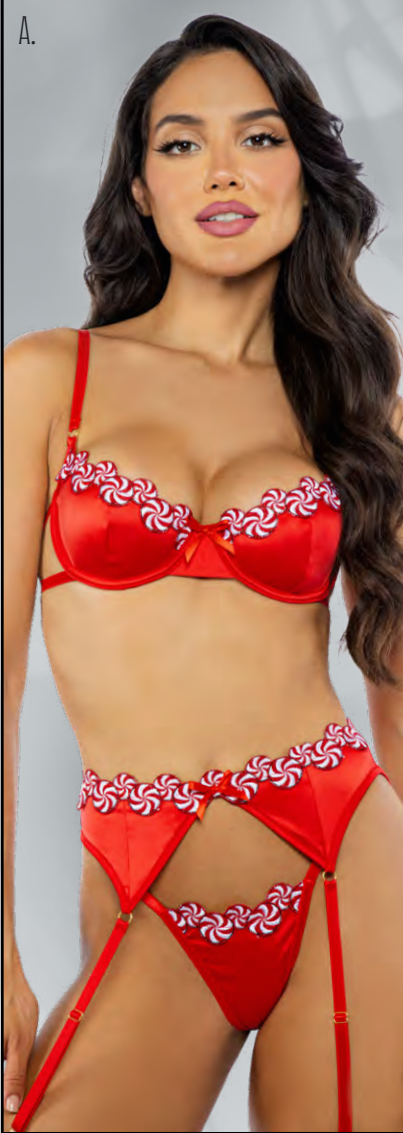

A) LI762 - PEPPERMINT KISS 3-PIECE GARTER SET

BRA:

Embroidered candy trim with satin, Balconette cup with underwire, Satin ribbon bow detail, Hook & eye closure

GARTER BELT:

Embroidered candy trim with satin, Satin ribbon bow detail, Adjustable garter straps, Hook & eye closure

THONG:

Embroidered candy trim with satin, Cotton gusset, Single string thong back

COLOR: RED

SIZE: XS, S, M, L, XL
Available in Plus Size

B) LI764 - PEPPERMINT KISS BABYDOLL

Embroidered candy trim with mesh and satin, Balconette cup with underwire, Satin ribbon bow detail, Faux fur skirt hem, Hook & eye closure

COLOR: RED/WHITE

SIZE: S, M, L, XL
Available in Plus Size

C) LI761 - PEPPERMINT KISS 2-PIECE BUSTIER SET

BUSTIER:

Embroidered candy trim with mesh and satin, Balconette cup with underwire, Satin ribbon bow detail, Steel boning, Hook & eye closure

THONG:

Embroidered candy trim with mesh and satin, Cotton gusset, Single string thong back

COLOR: RED

SIZE: XS, S, M, L, XL
Available in Plus Size