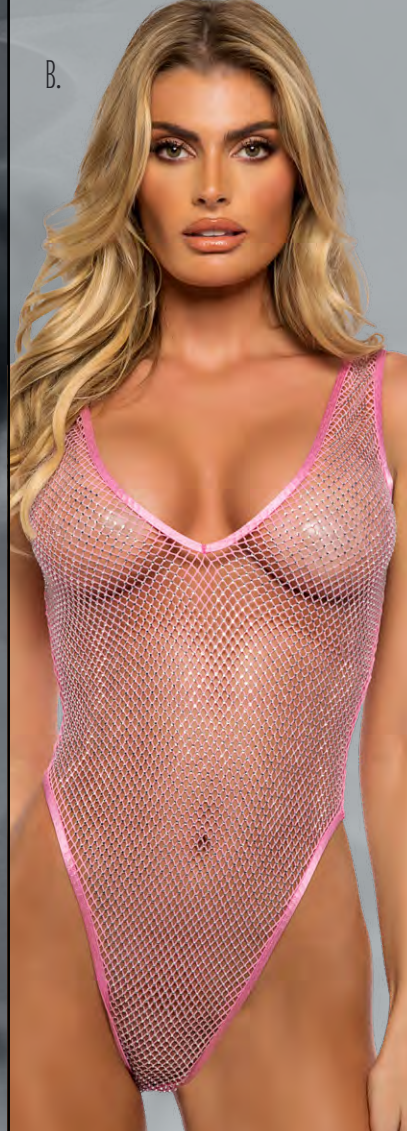

SHORTS:

Rhinstone fishnet, Fold
over elastic trim

COLORS: BLACK/SILVER,

PINK/SILVER

SIZE: XS/S, S/M, M/L, L/XL

Available in Plus

A) L1754 - THINK PINK RHINESTONE BRALETTE 2-PIECE SHORT SET

BRALETTE: