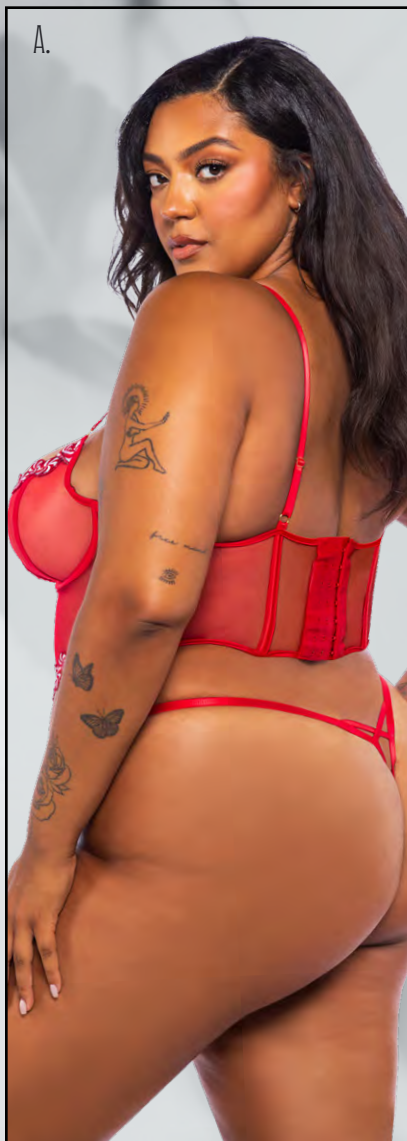

THONG:

Embroidered candy trim with satin, Cotton gusset, Single string thong back

COLOR: RED

SIZE: 1X, 2X

**A) LI775 - SHEER
PEEK-A-BOO BRIEFS**

COLOR: BLACK
SIZE: S, M, L, XL

**B) LI776 - FISHNET
THONG**

COLOR: BLACK
SIZE: S, M, L, XL