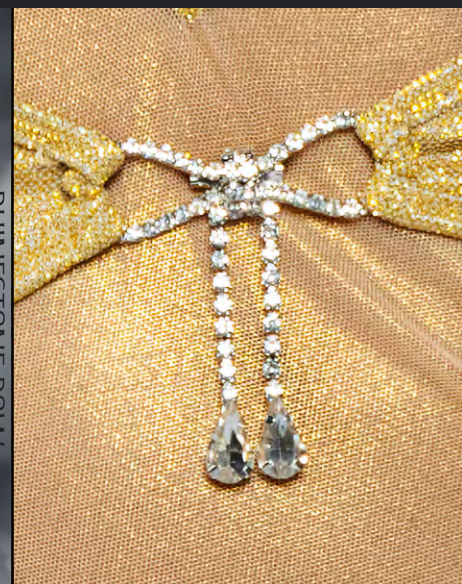

RHINESTONE BOW