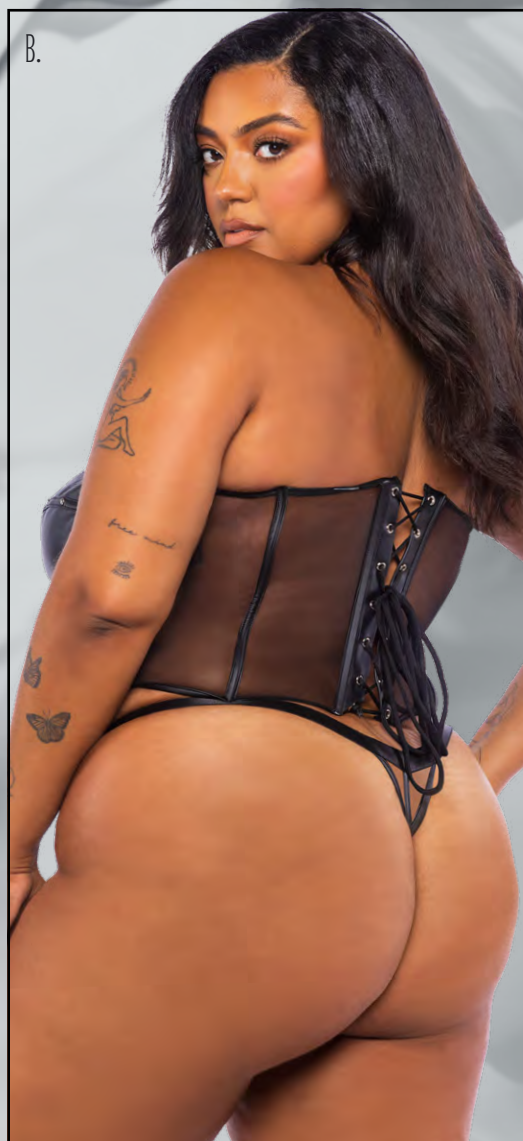

A) LI703Q - LUST & LEATHER DRESS

Vegan leather and mesh, Balconette cup with underwire, Metal stud & zipper detail, Waist cincher straps, Removable Clear Straps

COLOR: BLACK/SILVER

SIZE: 1X, 2X

B) LI698Q - LUST & LEATHER CORSET 2-PIECE SET

CORSET:

Vegan leather and mesh, Balconette cup with underwire, Metal stud & zipper detail, Steel boning, Lace-up back, Removable Clear Straps

THONG:

Vegan leather and mesh, Metal stud & zipper detail, Single string thong back

COLOR: BLACK/SILVER

SIZE: 1X, 2X