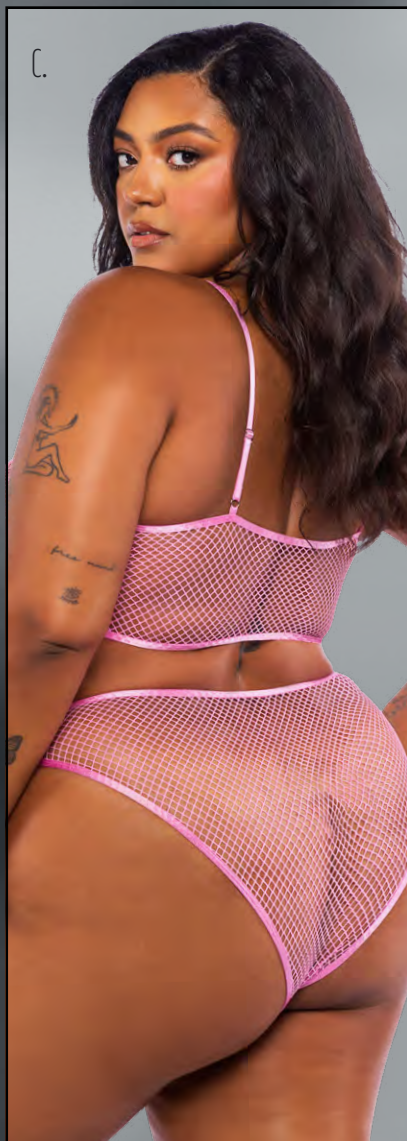

SIZE: IX/2X

A.

B.

B.

A) LI743Q - LOVE & LUST NIGHTGOWN

Venise lace trim and stretch satin,
Plunge neckline, Fit & flare skirt,
Slit opening

COLOR: RED/BLACK

SIZE: IX, 2X