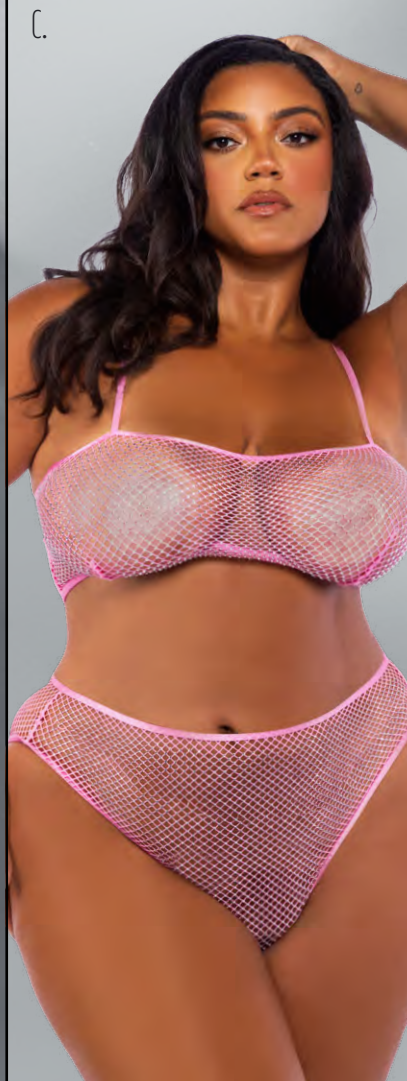

SIZE: 1X/2X

A.

B.

C.

**A) L1754Q - THINK
PINK RHINESTONE
BRALETTE 2-PIECE
SHORT SET**

BRALETTE:

Plunge neckline,
Rhinestone fishnet, Fold
over elastic trim

SHORTS: