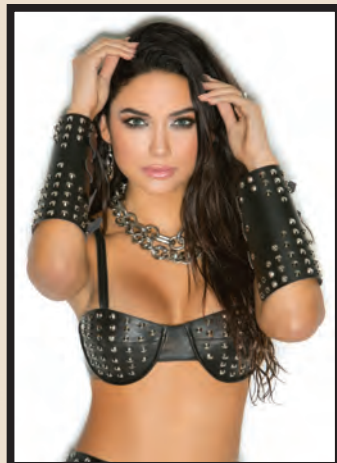

L9419 - Long leather gloves. One Size

L9790 - Leather arm guards with adjustable buckles. One Size