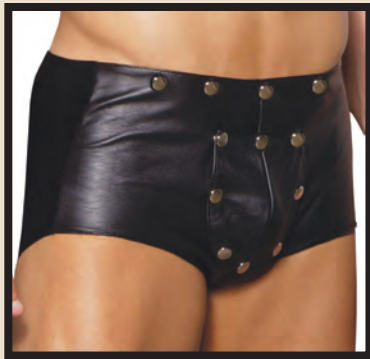

L9130 - Leather shorts with break away front. S-M-L-XL