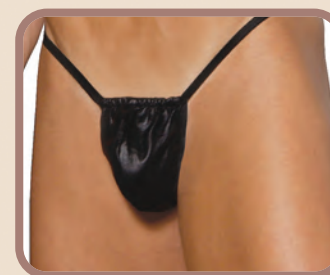

L9122 - Leather g-string.
One Size