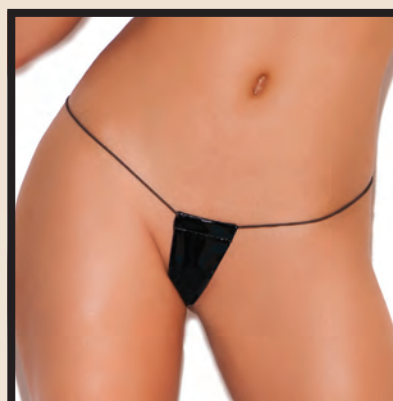

V2271-V2271X - Vinyl and fishnet halter neck teddy with chain front detail.  
S-M-L-1X-2X-3X  
V9809 - Choker.

V9228 - Vinyl hat.  
One Size

V9431 - Fingerless vinyl  
gloves with zipper and  
buckle detail. One Size

V9245 - Long vinyl  
gloves. One Size

V9755 - Vinyl lace up  
gloves. One Size

V9760 - Vinyl gloves with  
studs and zipper. One Size

V9824 - Vinyl dominatrix  
hat. One Size

V9847 - Vinyl pasties with  
nail heads. Adhesive not  
included.