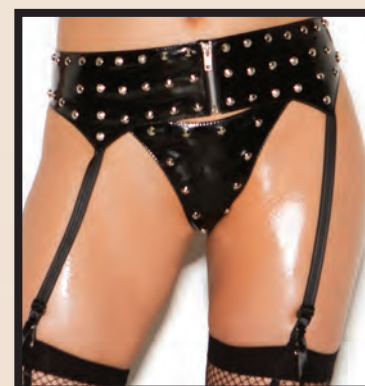

V9795 - Vinyl garterbelt with
studs. One Size