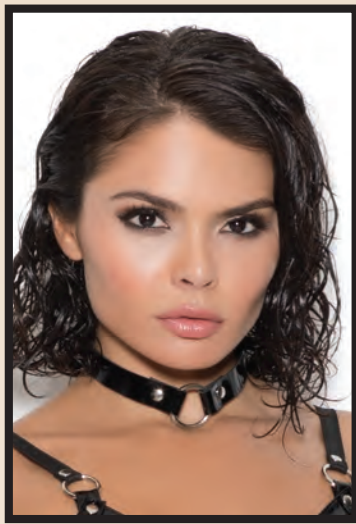

V9210-V9210X - Vinyl thong.  
One Size and XL

V9211-V9211X - Zip up vinyl  
thong. One Size and XL

V9796 - Blindfold.  
V9799 - Wrist restraints.  
V9798 - Posture collar.  
V9797 - Pasties. Adhesive  
not included..

V9810 - Vinyl choker  
with fringe. One Size  
V9805 - Vinyl pasties.  
Adhesive not included.  
V9820 - Vinyl and fishnet  
g-string. One Size

V9215 - Choker.  
One Size

V9813 - Vinyl choker with  
O ring. One Size