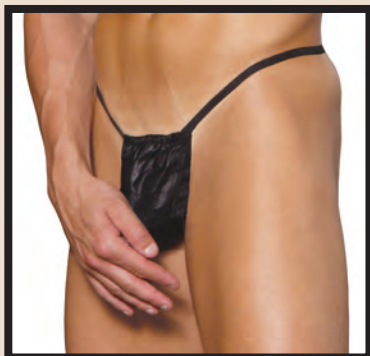

L9123 - Leather pouch with open front. One Size