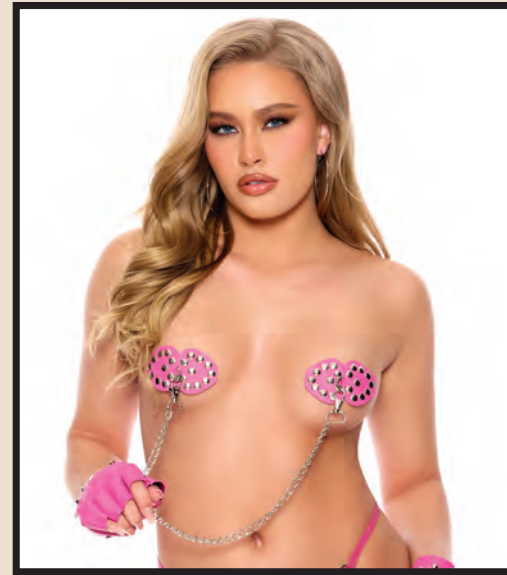

L9862 - Leather pasties with chain detail. Adhesive not included.
Blue, Orange, Pink, Yellow One Size