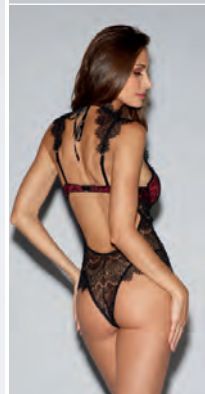

STYLE 10537 BLACK/RED, BLACK/ VINTAGE ROSE, WHITE/POWDER BLUE
XS, S, M, L, XL, 1X, 2X, 3X