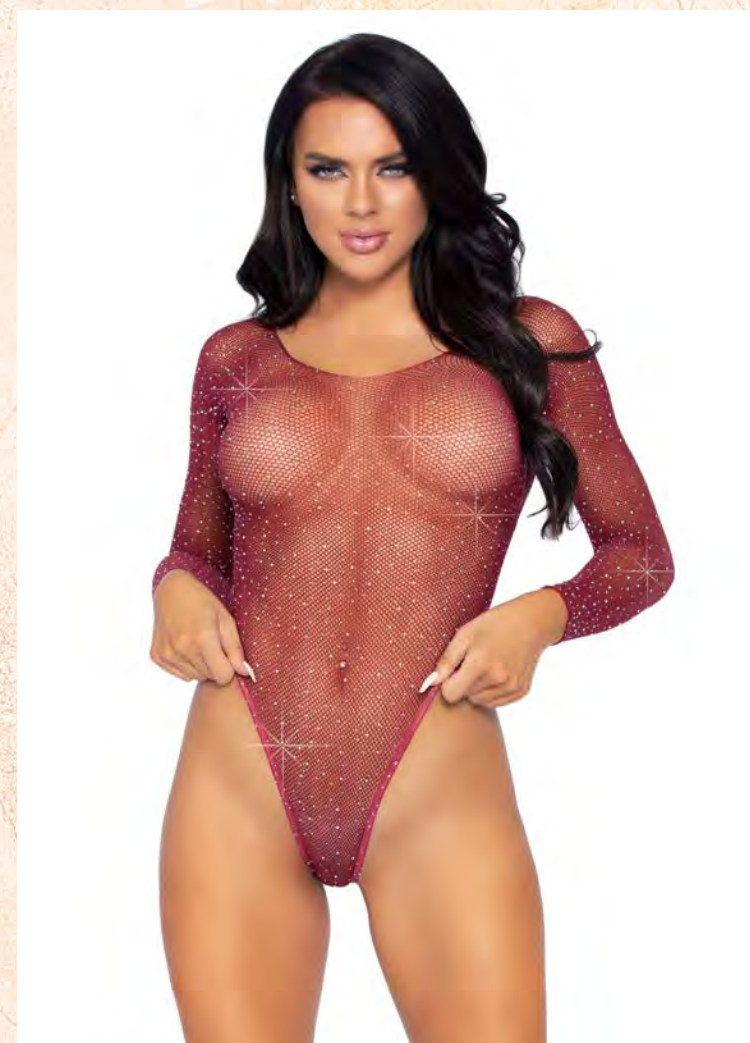

89231/89231X

Rhinestone long sleeved fishnet bodysuit with snap crotch.

ONE SIZE: BLACK, BURGUNDY, RED, NUDE, ROYAL BLUE, NEON PINK, NEON GREEN
1X/2X: BLACK
PACKAGING: BOX