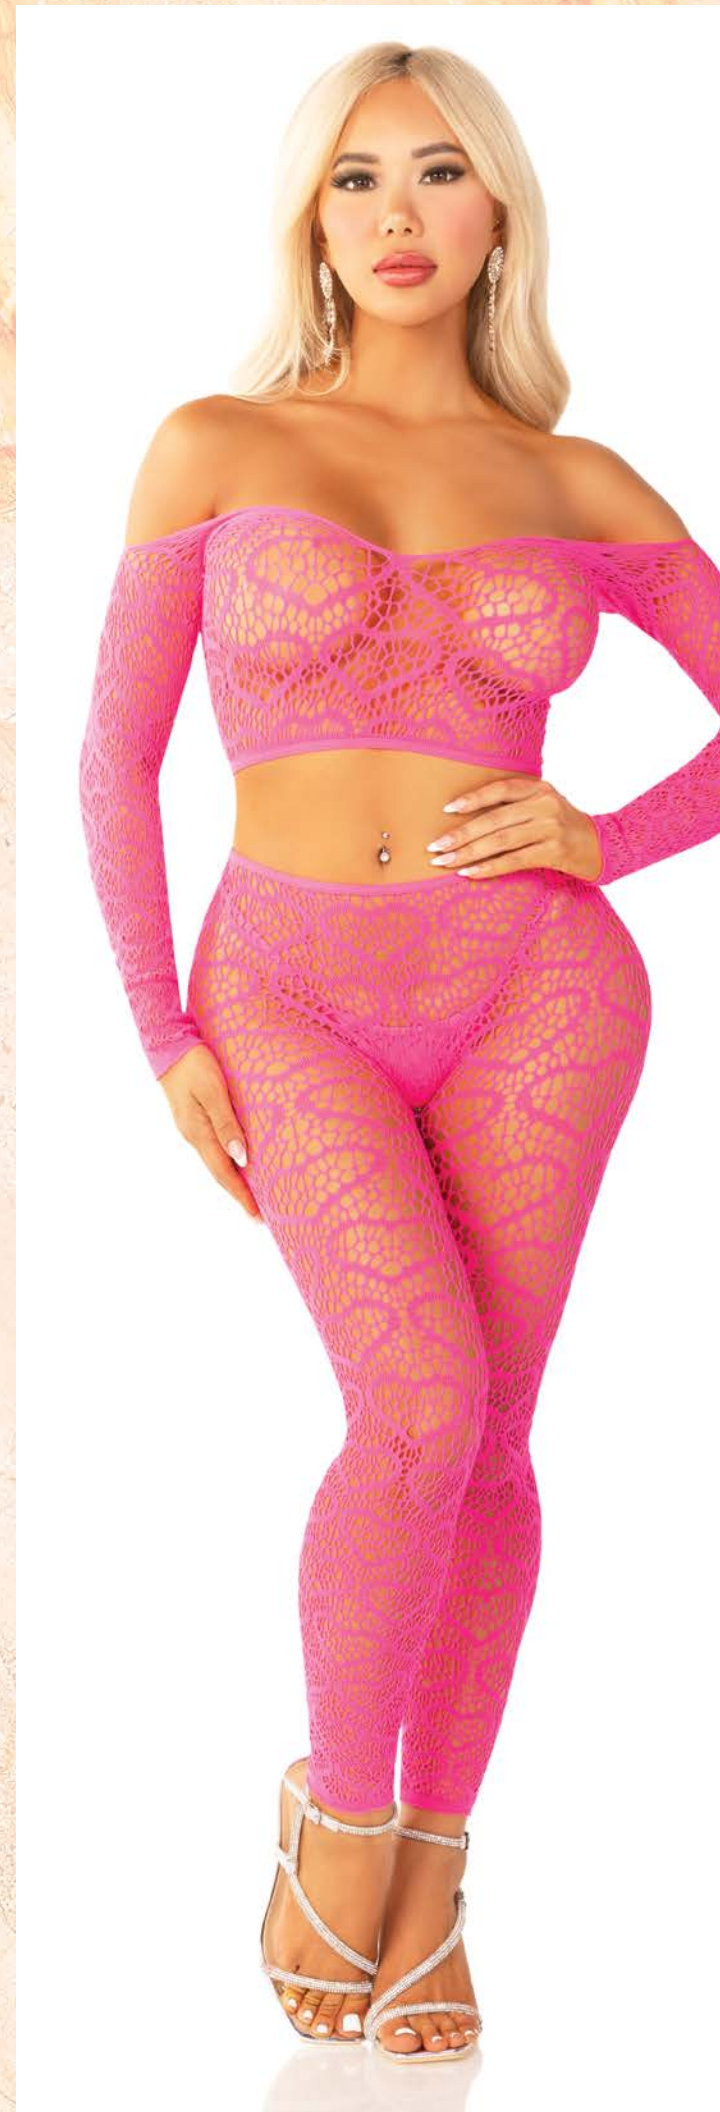

New Style

89337

2 PC Heart net off the shoulder
crop top and footless tights.

COLOR: RED, NEON PINK
ONE SIZE
PACKAGING: BOX