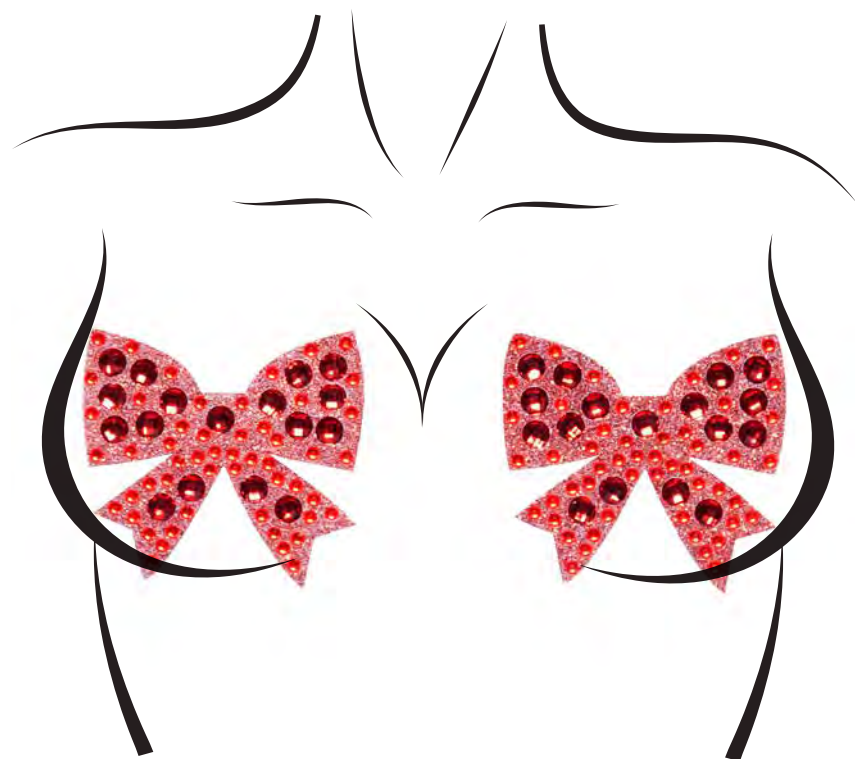

2033

Seamless lace opera length gloves.

COLOR: BLACK, WHITE
ONE SIZE
PACKAGING: HEADER CARD

2038

Rhinestone fishnet opera length gloves.

COLOR: BLACK, RED, NUDE
ONE SIZE
PACKAGING: HEADER CARD

G1116

Opera length stretch
lace gloves.
(6 pair pack only)

NIPPLE017

Amore adhesive nipple jewel stickers.

COLOR: RED
ONE SIZE
PACKAGING: HEADER CARD

NIPPLE013

Rhinestone bow nipple jewels.

COLOR: RED
ONE SIZE
PACKAGING: CARD

A1003

Velvet Santa hat.